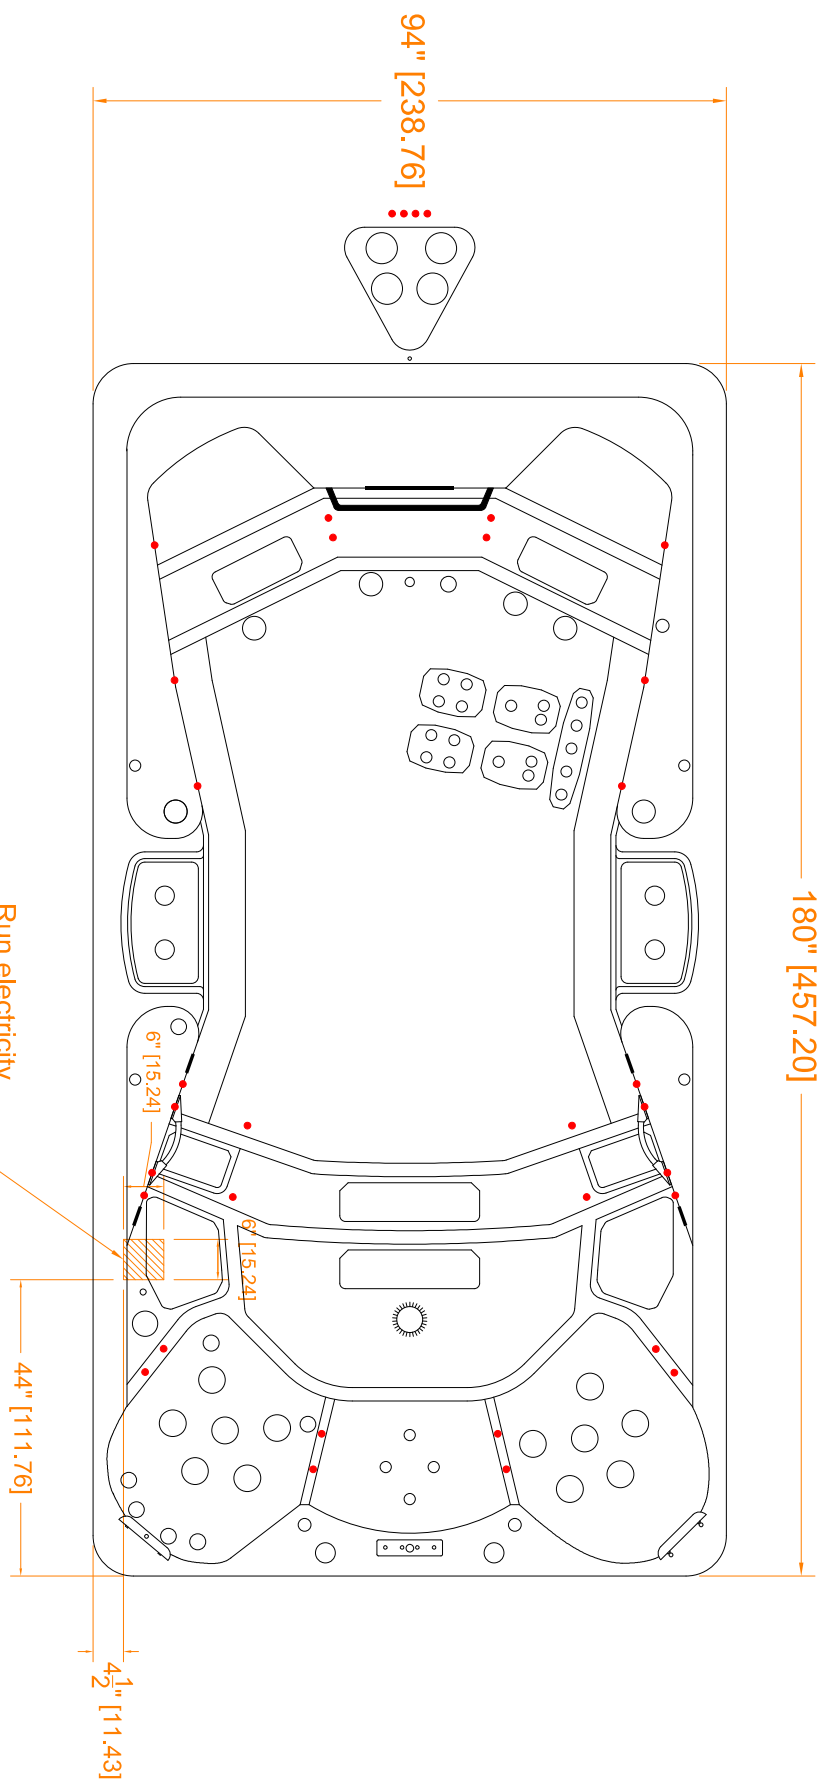

Rev.	Date	Description	By	Year:	Model:
00	2/10/25	Original Drawing Reset	MWE	2025	Trainer 15 CP
				Height: 51"	Brand: H2X
				± 1/2"	
Drawn By: Easley				Date: 3/12/25	

DO NOT SCALE DRAWING

Electrical Hookup